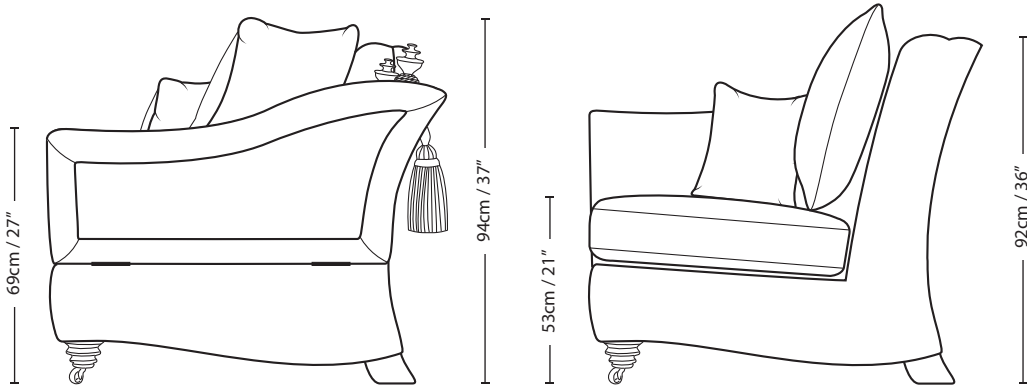

BELLAGIO

2 SEATER SCATTER CUSHION

Overall Height	Overall Width	Overall Depth	Arm Height	Back Height of Frame	Seat Height	Arm Width	Inside Width Arm to Arm	Seat Depth to Cushions	Seat Depth no Cushions
94cm / 37"	158cm / 62"	112cm / 44"	69cm / 27"	92cm / 36"	53cm / 21"	18cm / 7"	122cm / 48"	54cm / 21"	76cm / 30"

Seating sizes vary to a great extent and particularly wherever there are soft cushions involved, this is magnified with front of seat to back cushion depths, whilst formal back cushions will vary with age and plumping. It is essential to note that scatter back cushion depths will adjust from which point you measure, overtime and with plumping, the accurate measurement does not exist as it will resize each and every time you enjoy its comfort.