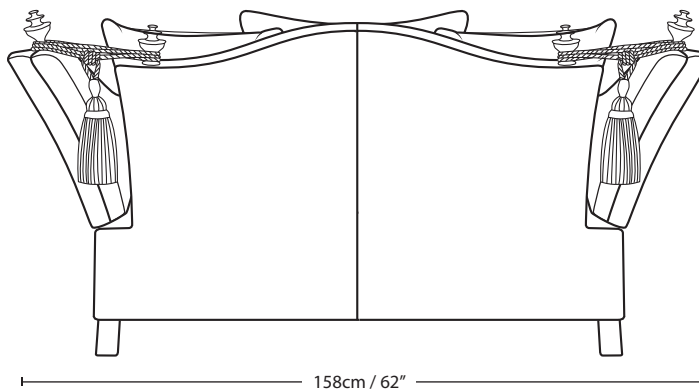

BELLAGIO

2 SEATER SCATTER CUSHION

Overall Height	Overall Width	Overall Depth	Arm Height	Back Height of Frame	Seat Height	Arm Width	Inside Width Arm to Arm	Seat Depth to Cushions	Seat Depth no Cushions
94cm / 37"	158cm / 62"	112cm / 44"	69cm / 27"	92cm / 36"	53cm / 21"	18cm / 7"	122cm / 48"	54cm / 21"	76cm / 30"

Seating sizes vary to a great extent and particularly wherever there are soft cushions involved, this is magnified with front of seat to back cushion depths, whilst formal back cushions will vary with age and plumping. It is essential to note that scatter back cushion depths will adjust from which point you measure, overtime and with plumping, the accurate measurement does not exist as it will resize each and every time you enjoy its comfort.