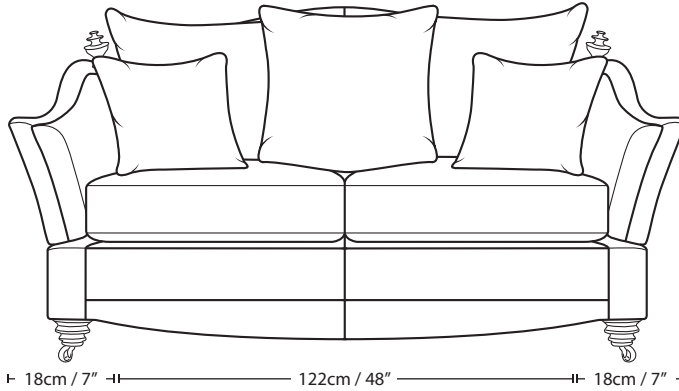

BELLAGIO

2 SEATER SCATTER CUSHION

Overall Height	Overall Width	Overall Depth	Arm Height	Back Height of Frame	Seat Height	Arm Width	Inside Width Arm to Arm	Seat Depth to Cushions	Seat Depth no Cushions
94cm / 37"	158cm / 62"	112cm / 44"	69cm / 27"	92cm / 36"	53cm / 21"	18cm / 7"	122cm / 48"	54cm / 21"	76cm / 30"

Seating sizes vary to a great extent and particularly wherever there are soft cushions involved, this is magnified with front of seat to back cushion depths, whilst formal back cushions will vary with age and plumping. It is essential to note that scatter back cushion depths will adjust from which point you measure, overtime and with plumping, the accurate measurement does not exist as it will resize each and every time you enjoy its comfort.